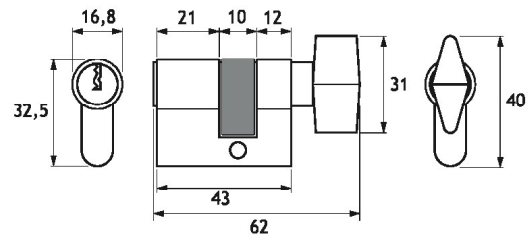

## EC20E

Cilindro per serrature GL01N e GL07B, GL07B,  
GL08B e LK05MP  
Pomolo esterno e chiave interna  
Realizzato in ottone

Cylinder for GL01N e GL07B, GL07B, GL08B e  
LK05MP locks  
Outer knob and inner key  
Solid brass manufacturing